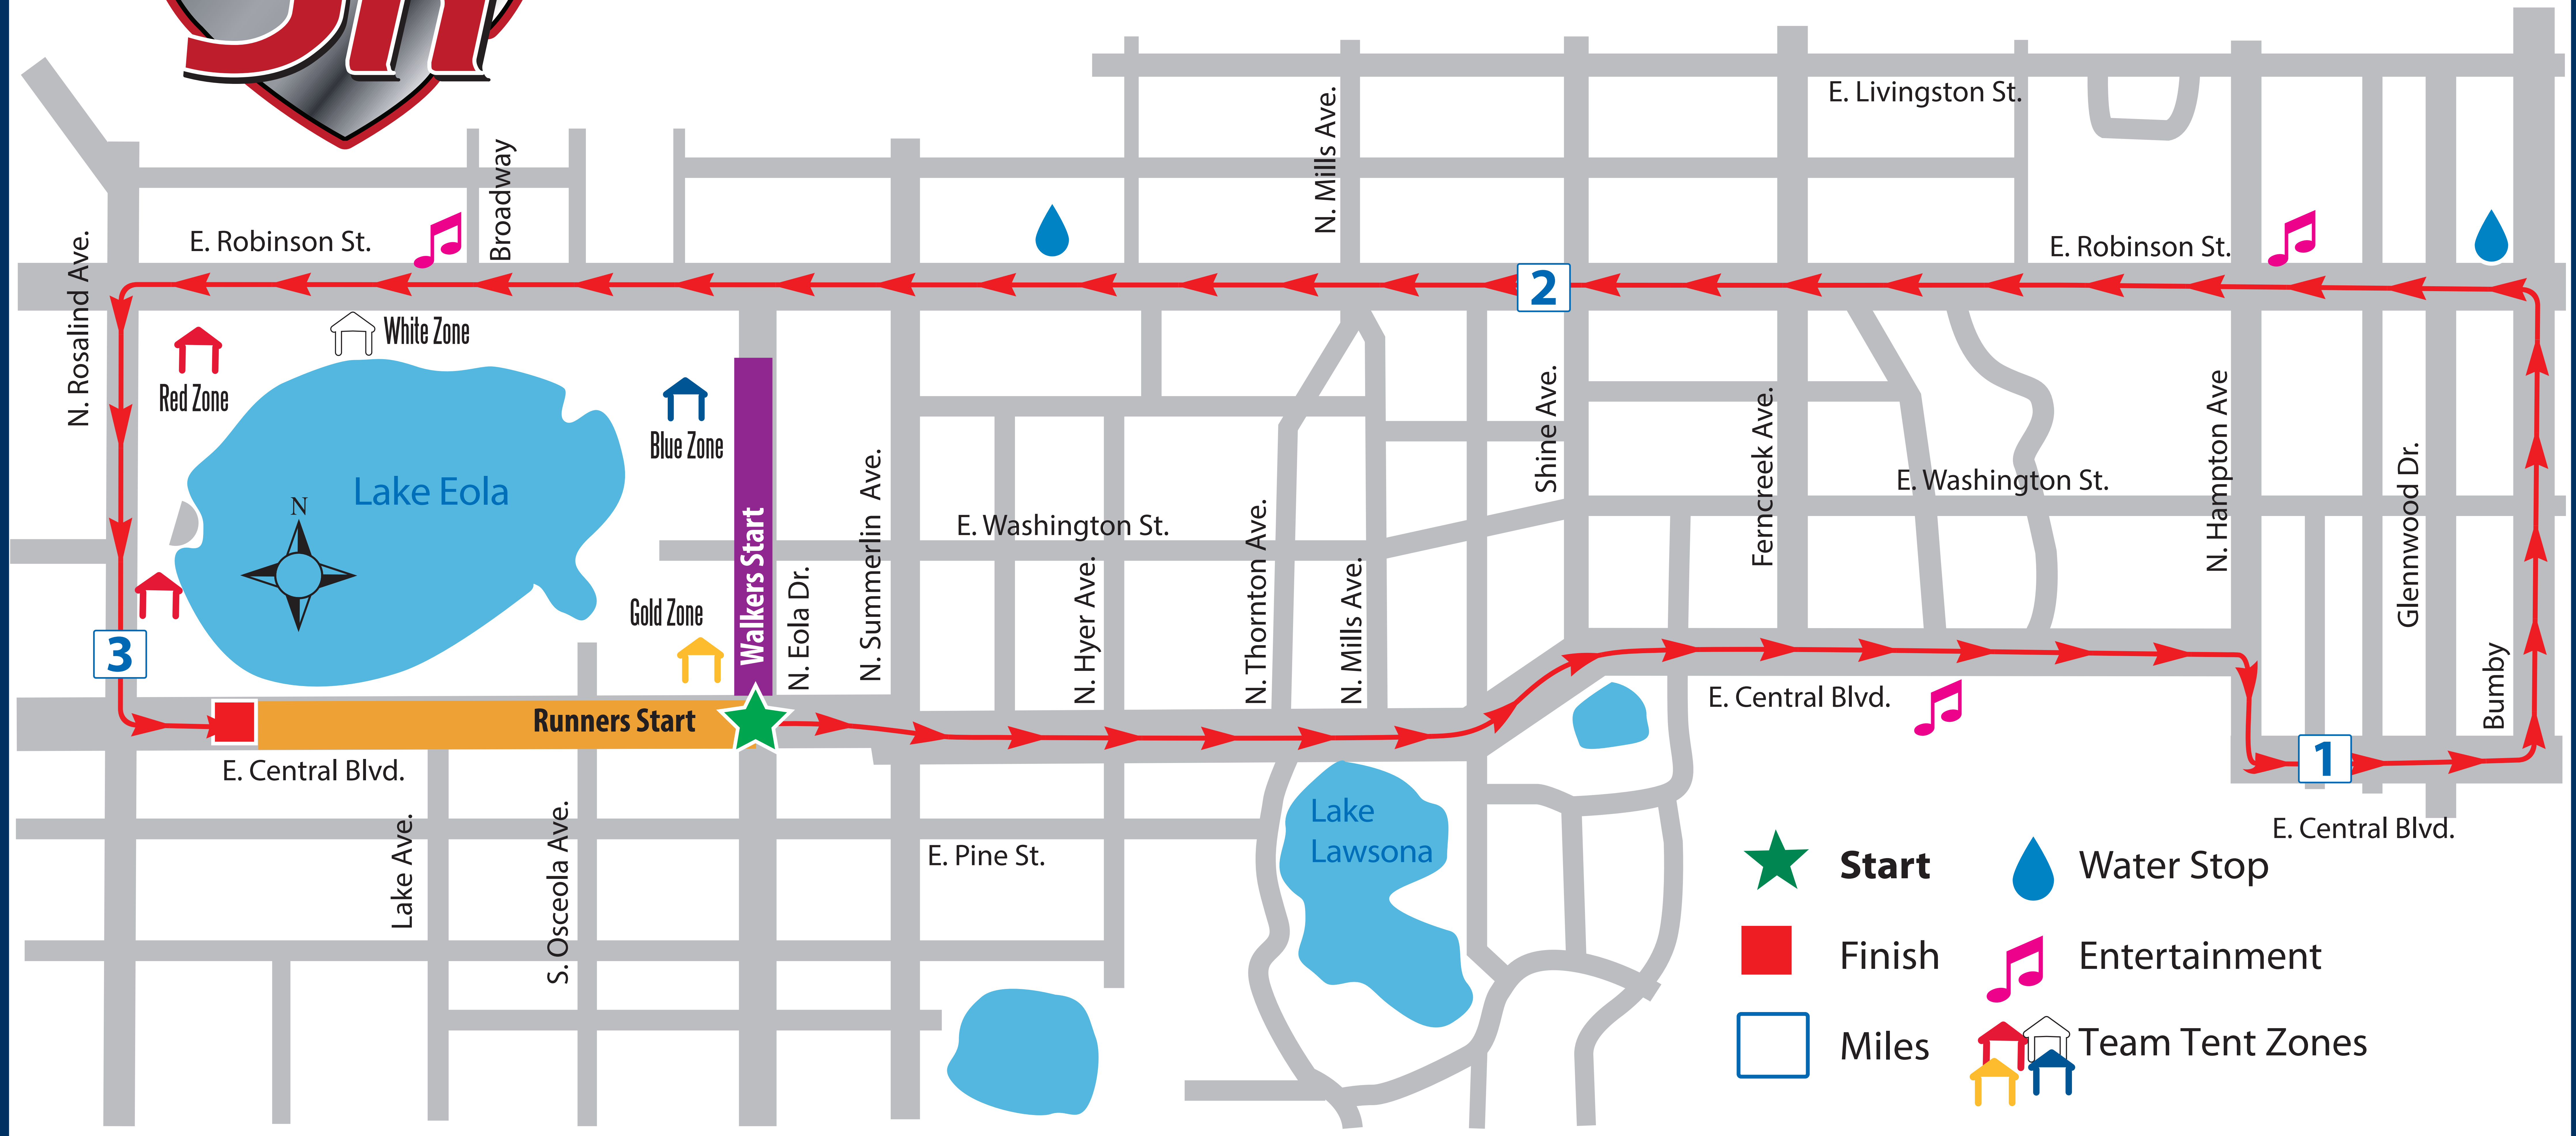

RUN | WALK | OFFICE PARTY

LAKE EOLA • DOWNTOWN ORLANDO

- Start**
- Water Stop**
- Finish**
- Entertainment**
- Miles**
- Team Tent Zones**

Run, Walk, Train.